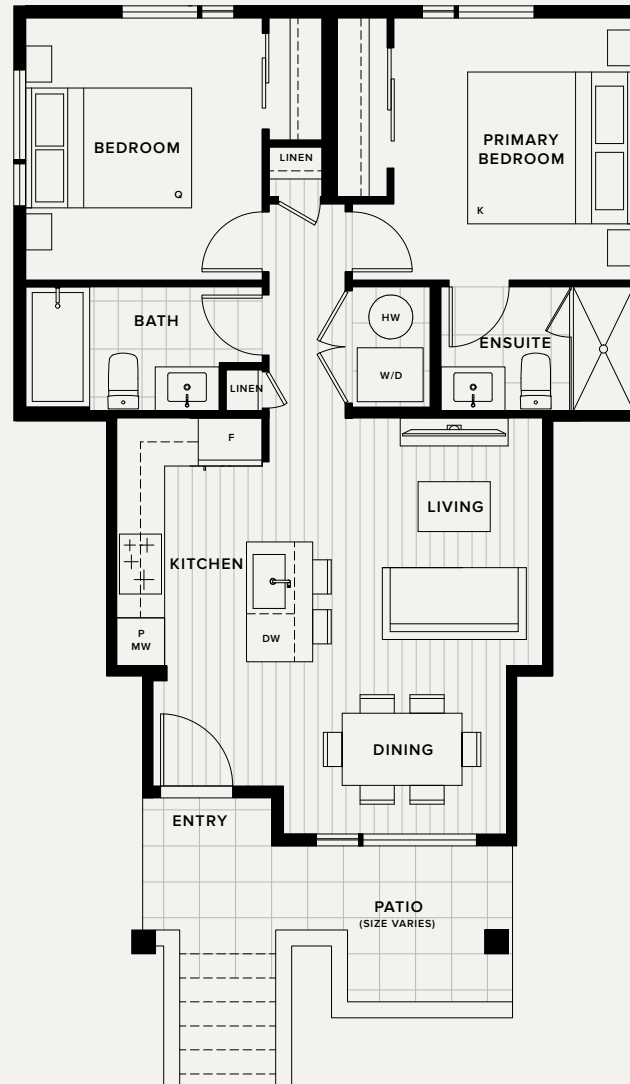

A2

2 BED, 2 BATH

INDOOR: 746 SF
OUTDOOR: 86-113 SF
TOTAL: 832-859 SF

LEVEL 1